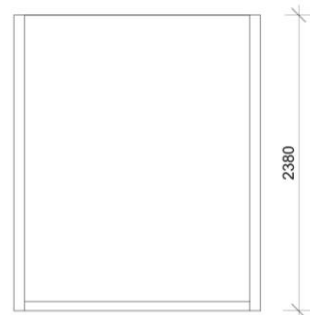

U-BOX 241-90