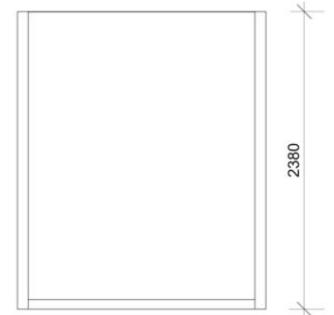

U-BOX

- 1 floor panel and 3 wall panels
- Panels included and easy to change
- Available floor dimensions
 - 181x90 cm
 - 181x121 cm
 - 241x90 cm
 - 241x121 cm
- Other dimensions available on request

U-BOX 181-90

U-BOX 181-121

U-BOX 241-90

U-BOX 241-121