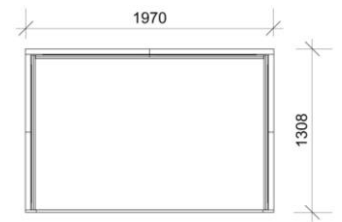

U-BOX 181-121